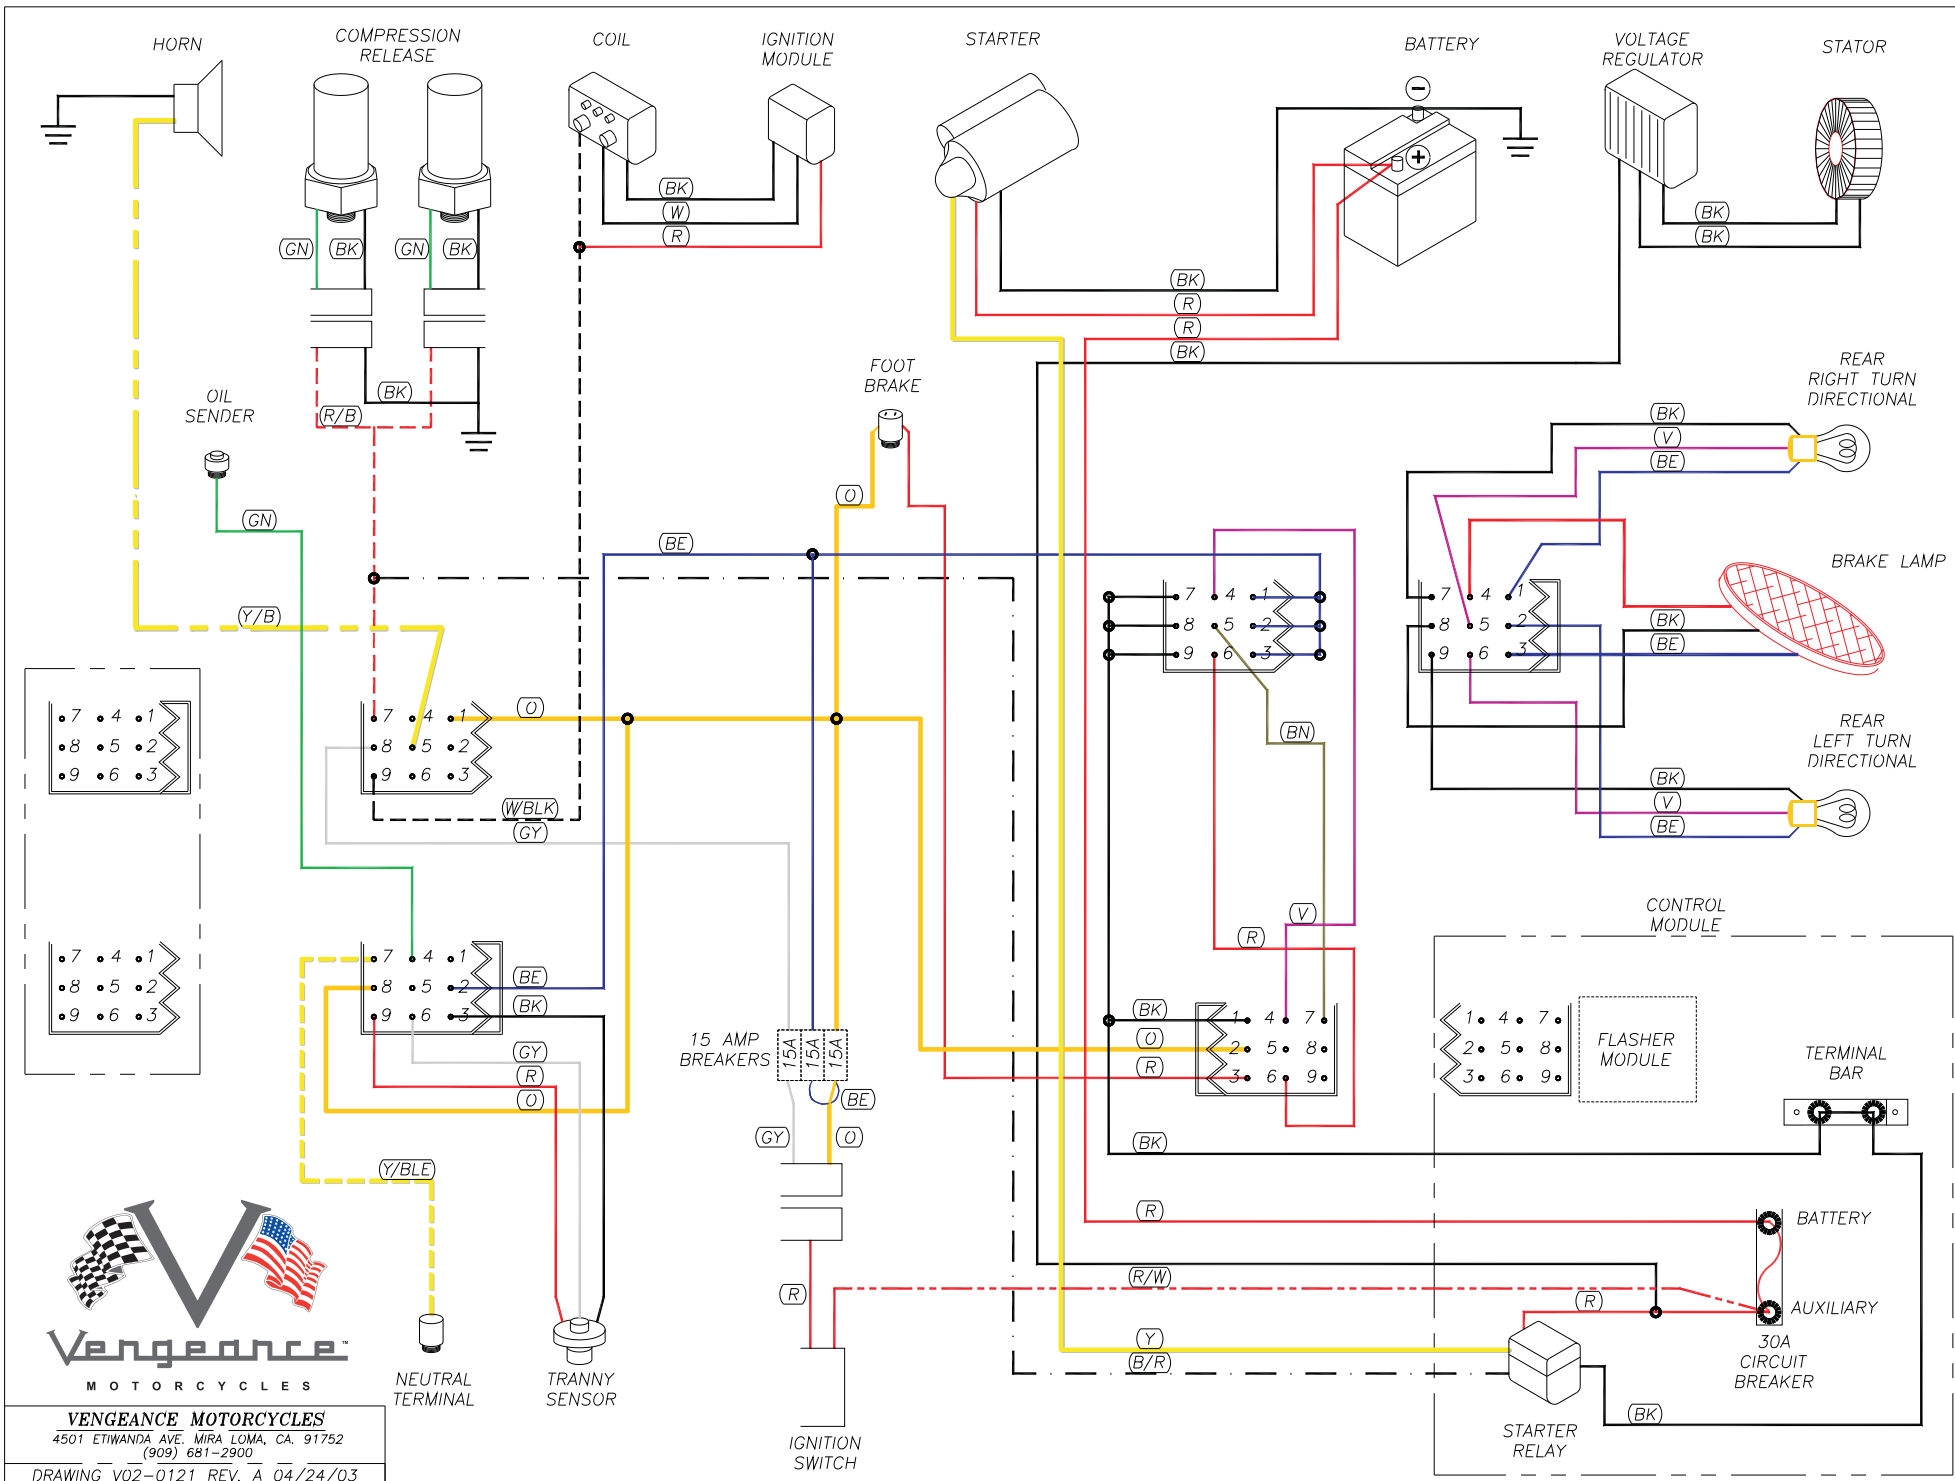

WIRE COLOR CODE:

(BK)	BLACK	(O)	ORANGE
(BE)	BLUE	(R)	RED
(BN)	BROWN	(V)	VIOLET
(GN)	GREEN	(W)	WHITE
(GY)	GRAY	(Y)	YELLOW
(B/R)	BLACK/RED	(W/V)	WHITE/VIOLET
(B/W)	BLACK/WHITE	(W/R)	WHITE/RED
(R/Y)	RED/YELLOW	(W/BRN)	WHITE/BROWN
(Y/B)	YELLOW/BLACK	(W/BK)	WHITE/BLACK
(Y/BL)	YELLOW/BLUE	(R/W)	RED/WHITE
(O/W)	ORANGE/WHITE	(R/B)	RED/BLACK

VENGEANCE MOTORCYCLES
 4501 ETIWANDA AVE. MIRA LOMA, CA. 91752
 (909) 681-2900
 DRAWING V02-0121 REV. A 04/24/03